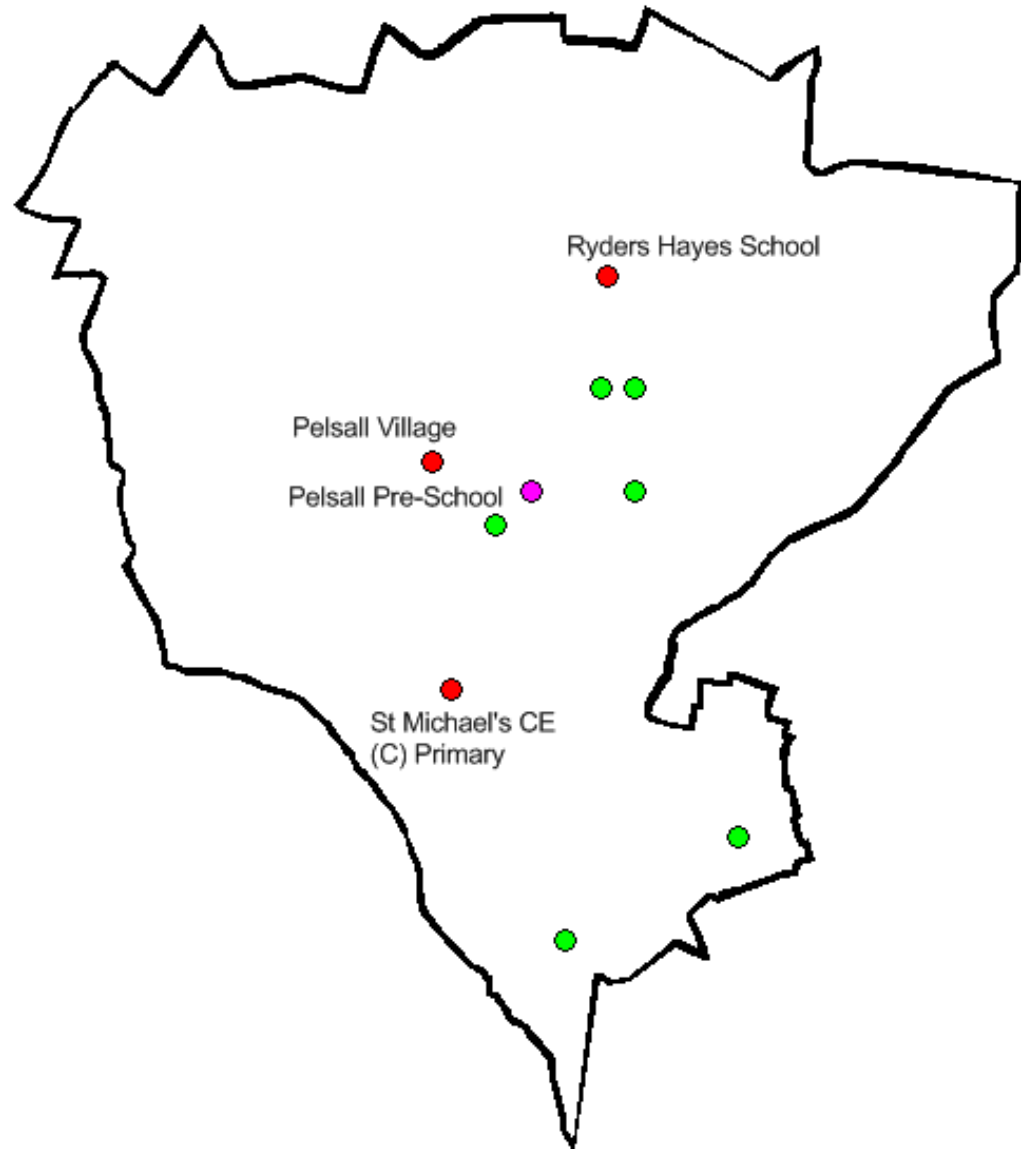

Pelsall

- Nursery Schools
- Playgroups
- Day Nurseries
- Childminders
- Primary Schools