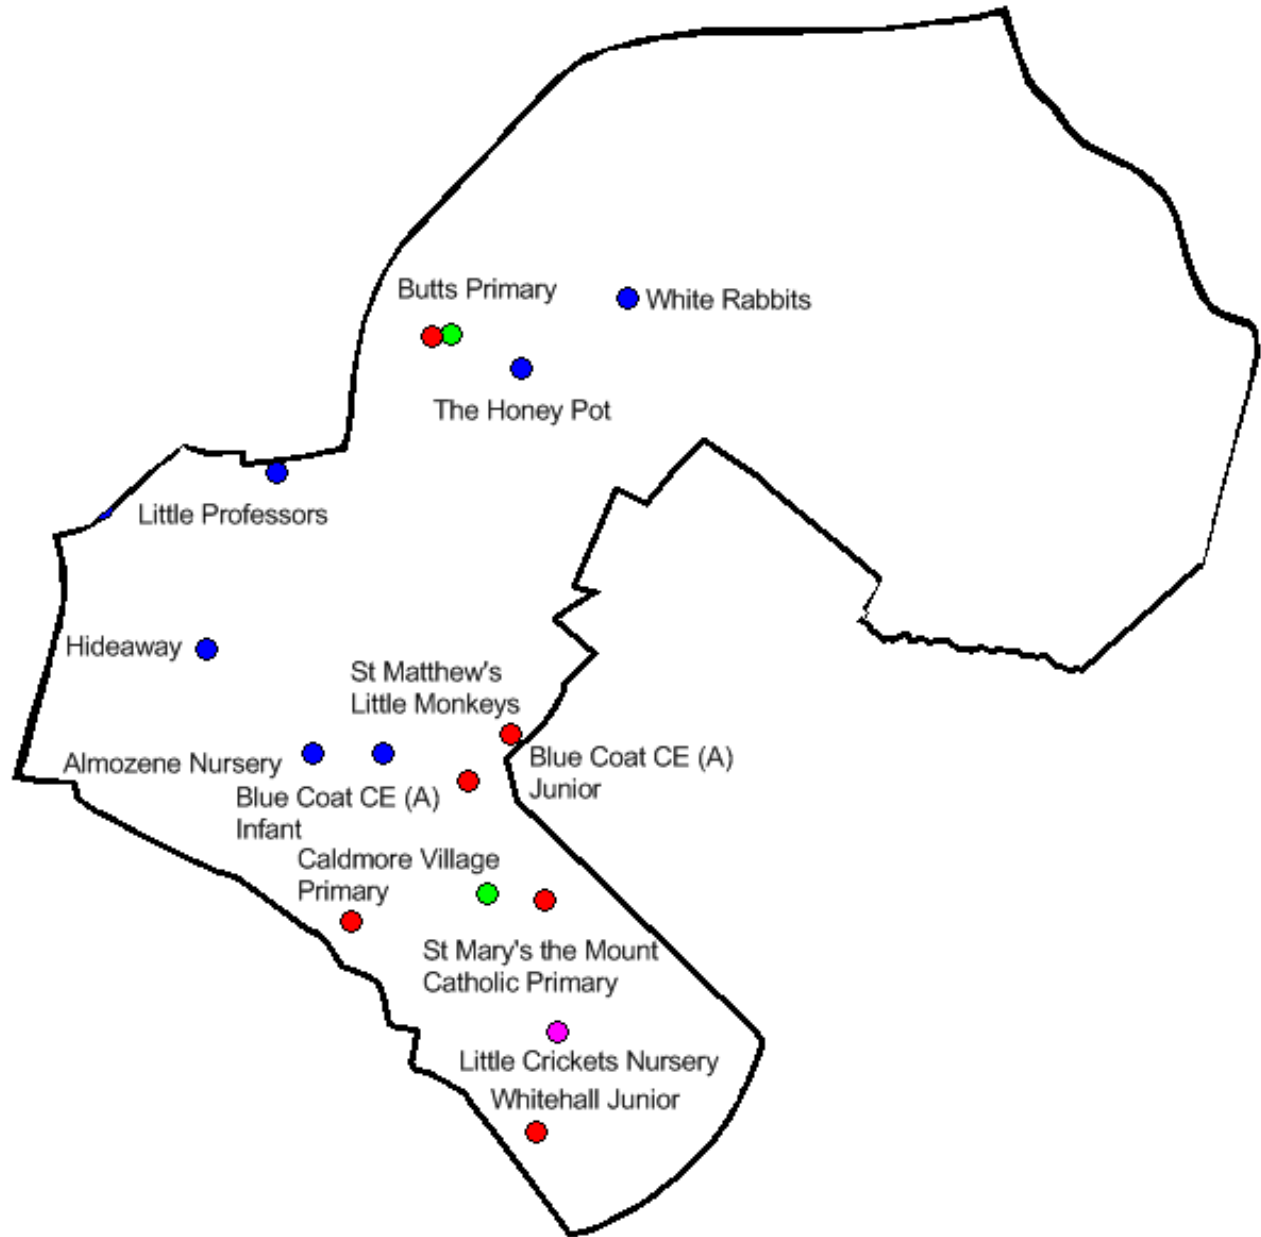

St Matthew's

- Nursery Schools
- Playgroups
- Day Nurseries
- Childminders
- Primary Schools