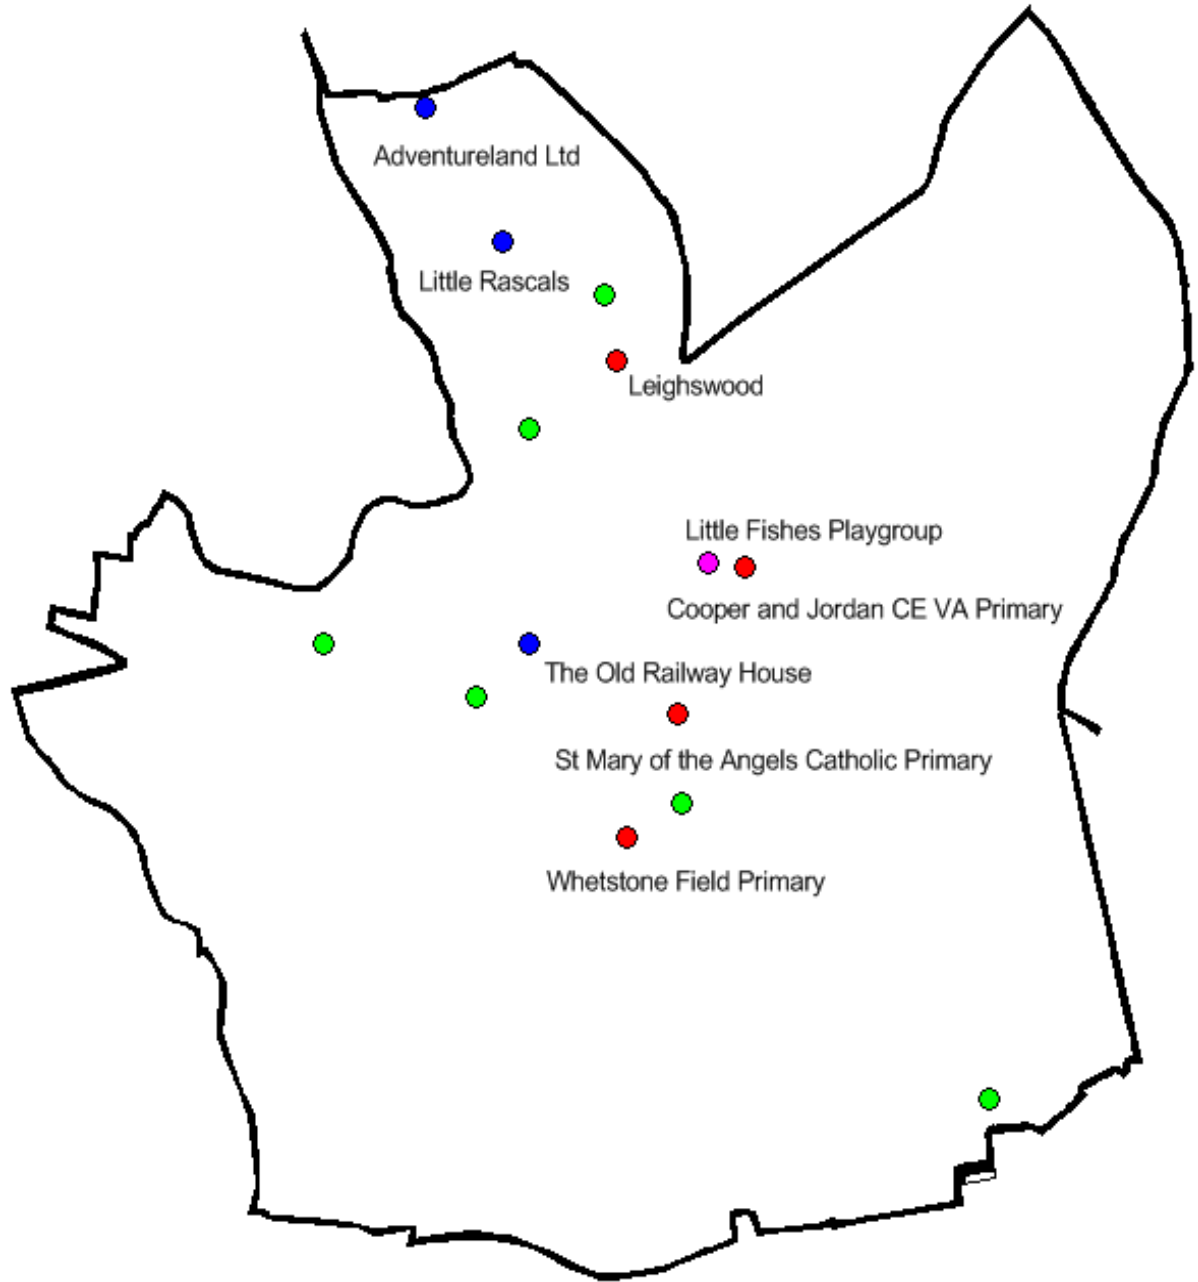

Aldridge Central & South