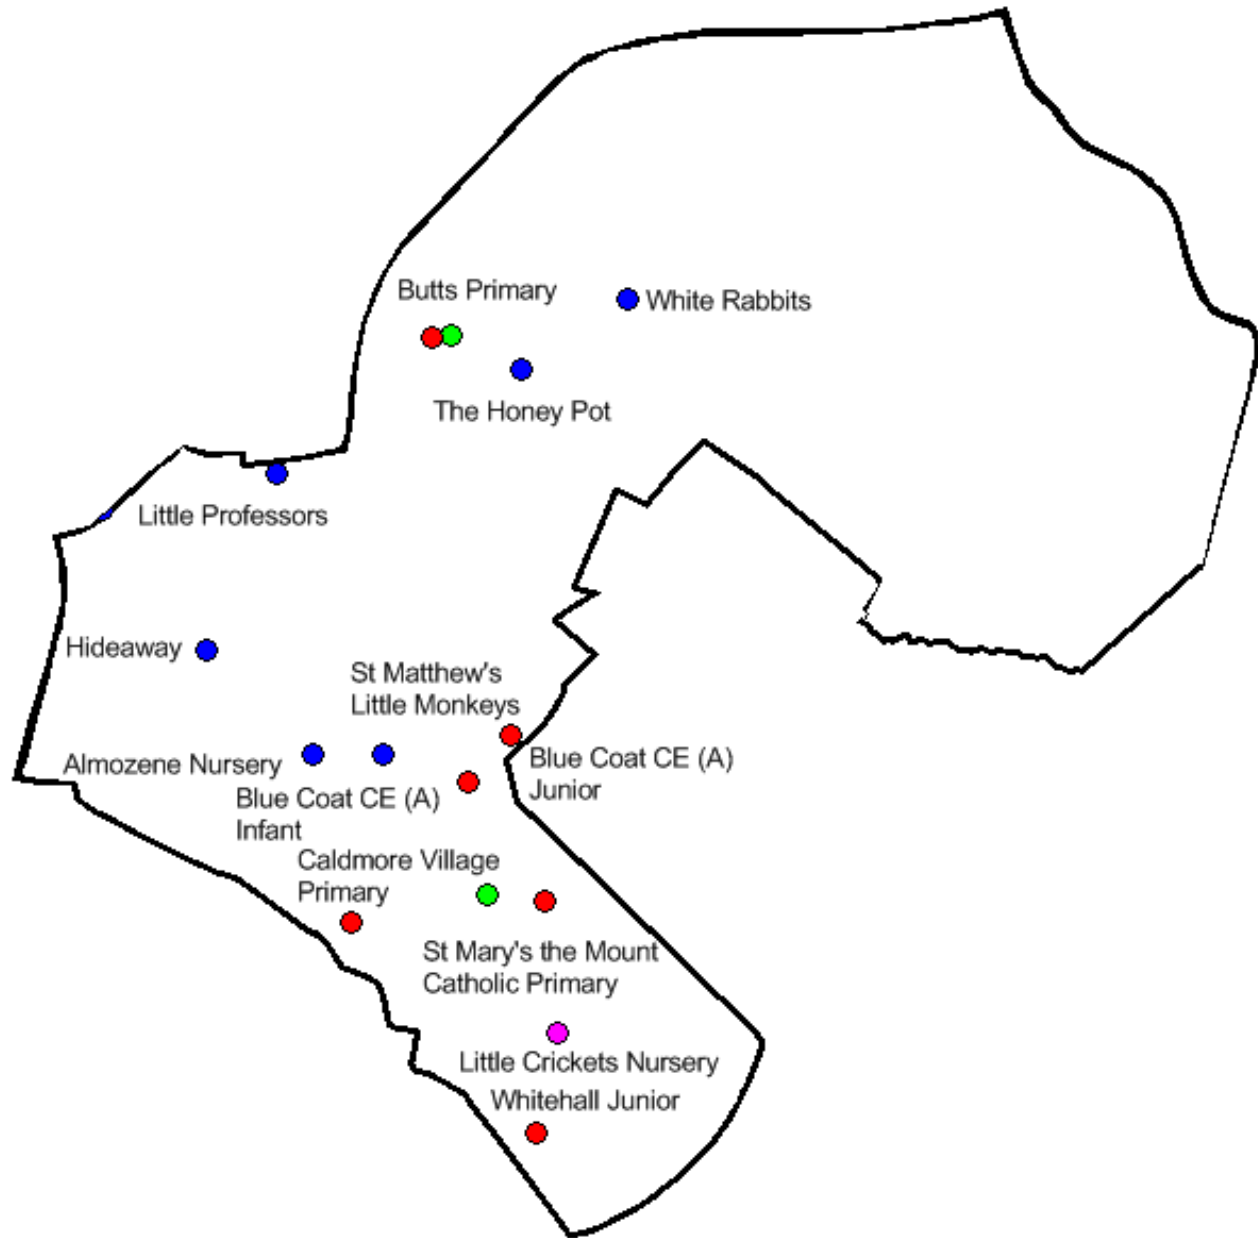

Almozene Day Nursery has now moved to the site formerly known as White Rabbits.

St Matthew's

Ward: Streetly

Provider Type	Provider Name	Address Line 1	Postcode	Offers free 15 hours early learning for eligible 2 year olds	Offers free 15 hours early learning to 3 year olds	Offers free 30 Hours for eligible 3 year olds	Offers additional hours for parents to purchase
Primary School	Blackwood	Blackwood Road	B74 3PH		✓	✓	✓
Playgroup	Hundred Acre Pre-School Playgroup	1 Goodwood Drive	B74 2JG	✓	✓		
Primary School	Lindens Primary	Hundred Acre Road	B74 2BB		✓		✓
Day Nursery	Little Explorers Day Nursery	Foley Road East	B74 3HR	✓	✓	✓	✓
Primary School	Manor Primary	Briar Avenue	B74 3HX		✓		✓
Primary School	St Anne's Catholic Primary	Blackwood Road	B74 3PL		✓	✓	
Day Nursery	Taylor's Tots Daycare Nursery	Boundary Court	B74 2JR	✓	✓	✓	✓
Childminder	Carla Hickling		B74 3QR	✓	✓	✓	✓
Childminder	Deborah Breakwell		B74 3NF	✓	✓	✓	✓
Childminder	Irene Finch		B74 2JF	✓	✓	✓	✓
Childminder	Jacqueline Aston		B74 3RU	✓	✓		✓
Childminder	Lisa Wakeman		B74 2DP	✓	✓	✓	✓
Childminder	Maria Smith		B74 3SP	✓	✓	✓	✓
Childminder	Rachel Flood		B74 3RX	✓	✓	✓	✓
Childminder	Sharon Harrison		B74 3NG	✓	✓	✓	✓
Childminder	Sophie Higgins		B74 2EA	✓	✓	✓	✓
Childminder	Susan Whiles		B74 3DL	✓	✓		✓
Childminder	Suzanne Elliott		B74 3NG	✓	✓	✓	✓
Childminder	Vanessa Owen		B74 3RX	✓	✓	✓	✓
Childminder	Victoria Morris		B74 2ED	✓			