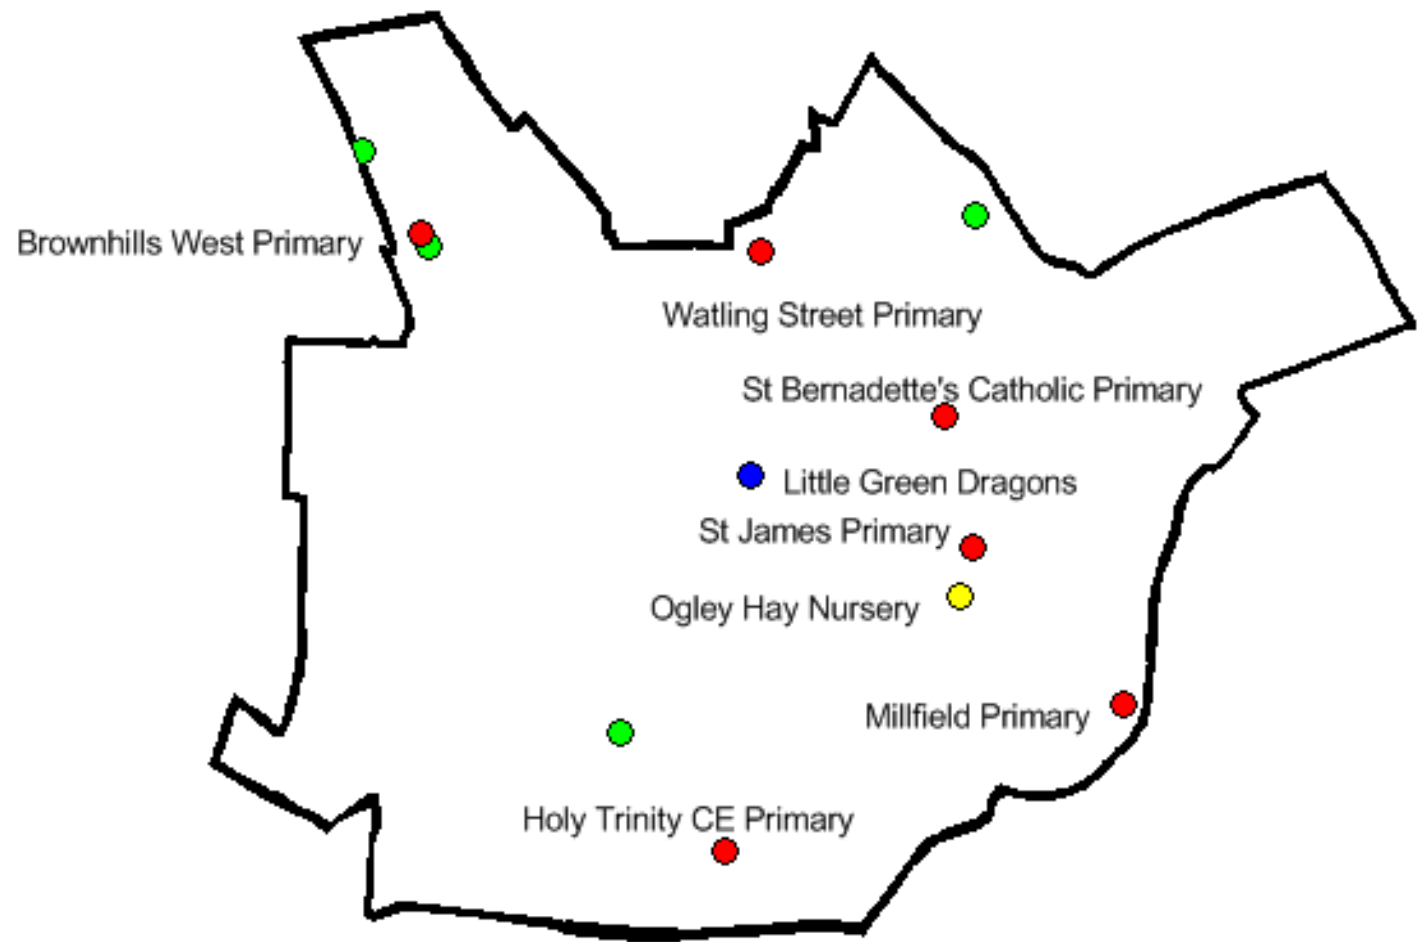

Brownhills