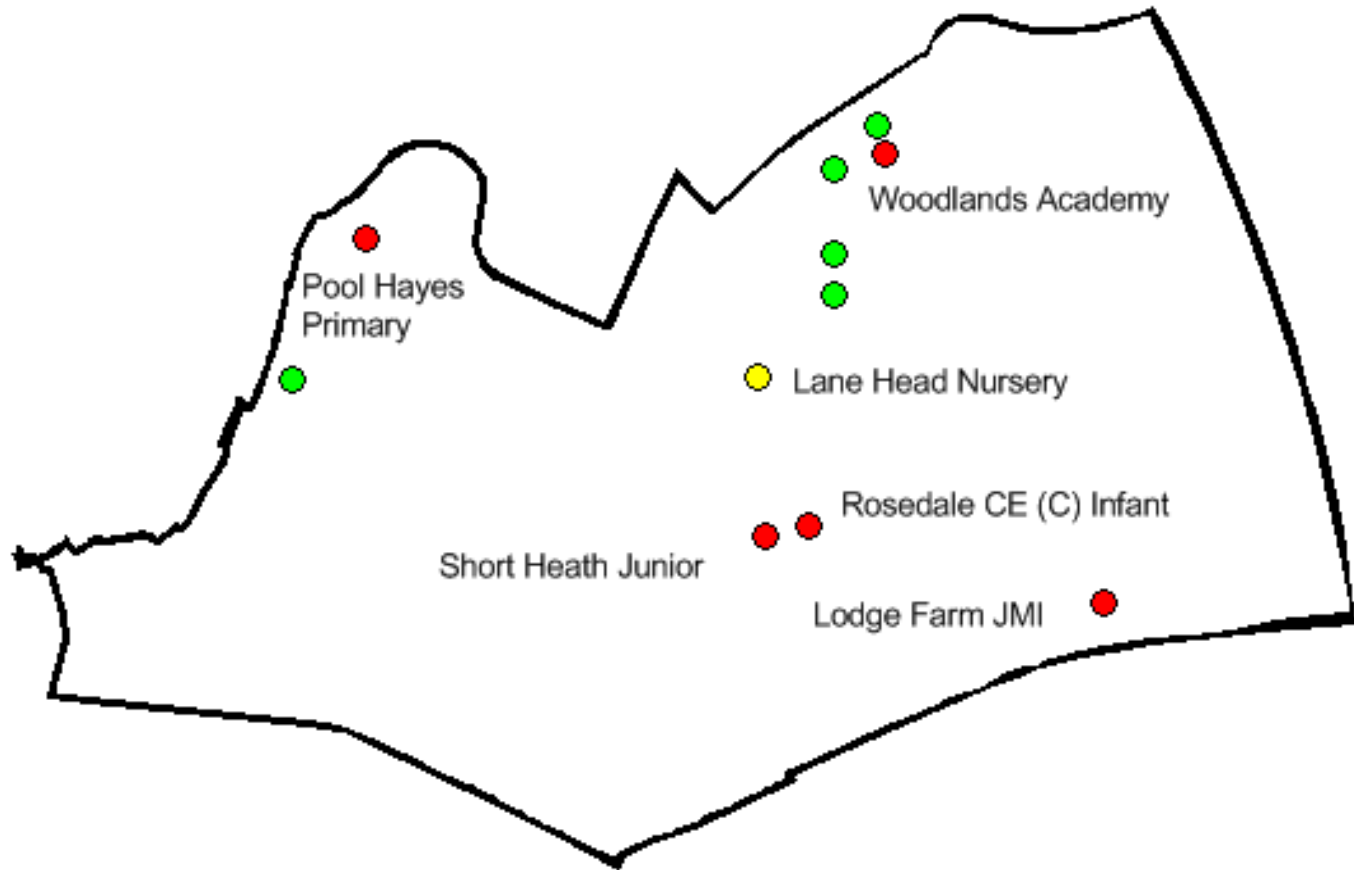

Short Heath